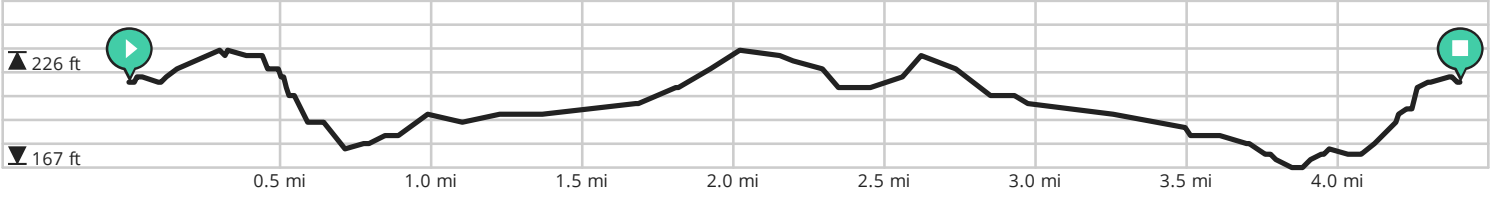

Wokingham Walk - Spring 2024 - 5 Miles

By The Wokingham Walk

VIEW ON MOBILE

- ↔ Length: 4.4 mi
- ↗ Ascent: 125 ft
- 📊 difficulty level: 4/10

- 📍 Elms Road, Wokingham RG40 2AA
- 📍 Elms Road, Wokingham RG40 2AA