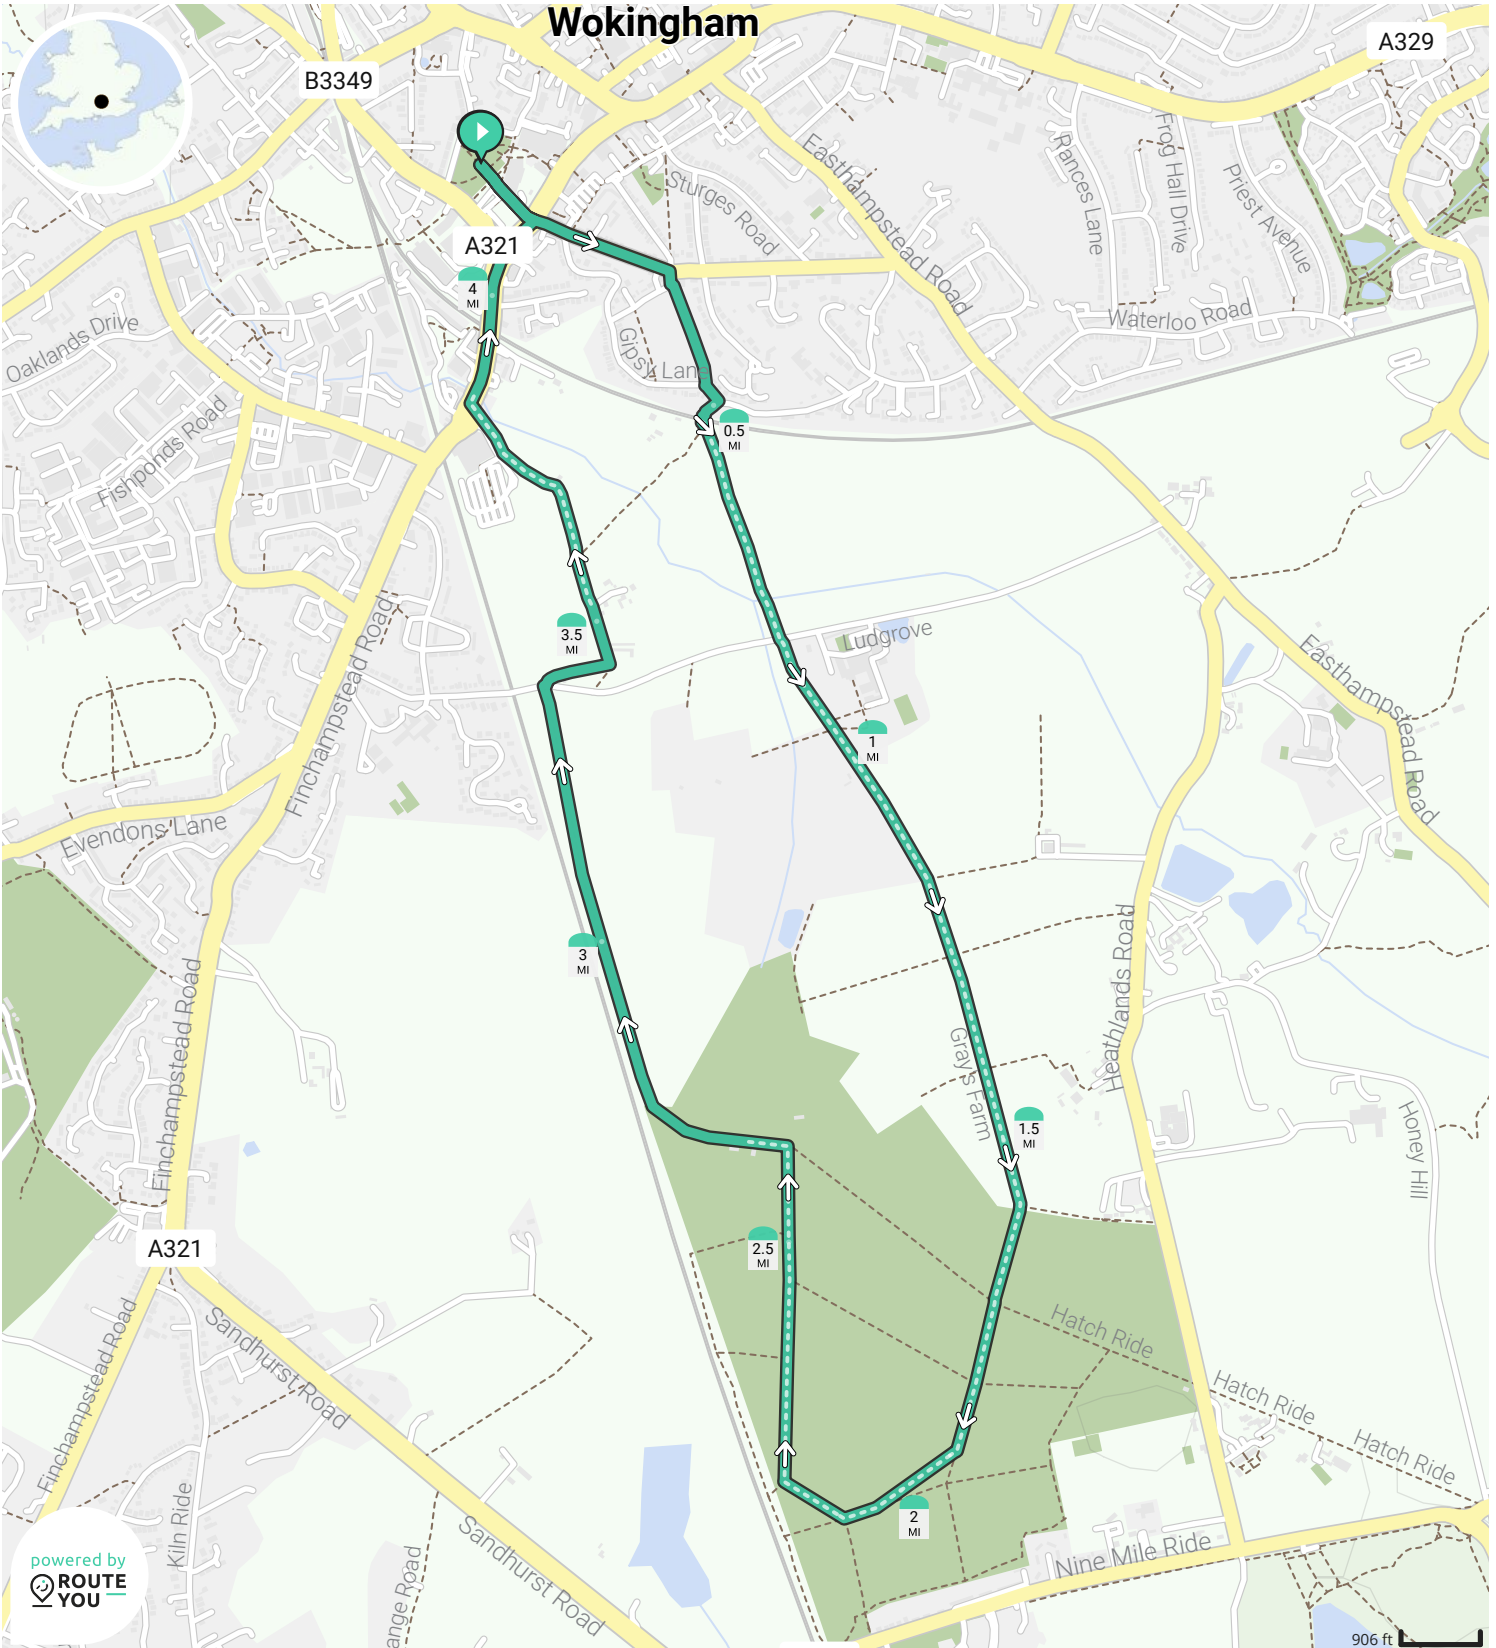

Wokingham Walk - Spring 2024 - 5 Miles

By The Wokingham Walk

VIEW ON MOBILE

- ↔ Length: 4.4 mi
- ↗ Ascent: 125 ft
- 📊 difficulty level: 4/10

- 📍 Elms Road, Wokingham RG40 2AA
- 📍 Elms Road, Wokingham RG40 2AA

powered by ROUTE YOU