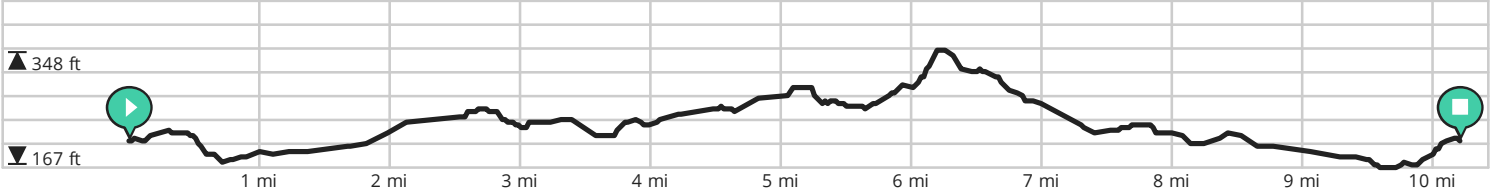

# Wokingham Walk - Spring 2024 - 10 Miles

By The Wokingham Walk

VIEW ON MOBILE

- ↔ Length: 10.2 mi
- ↗ Ascent: 354 ft
- 📶 difficulty level: 8/10

- 📍 Elms Road, Wokingham RG40 2AA
- 📍 Elms Road, Wokingham RG40 2AA