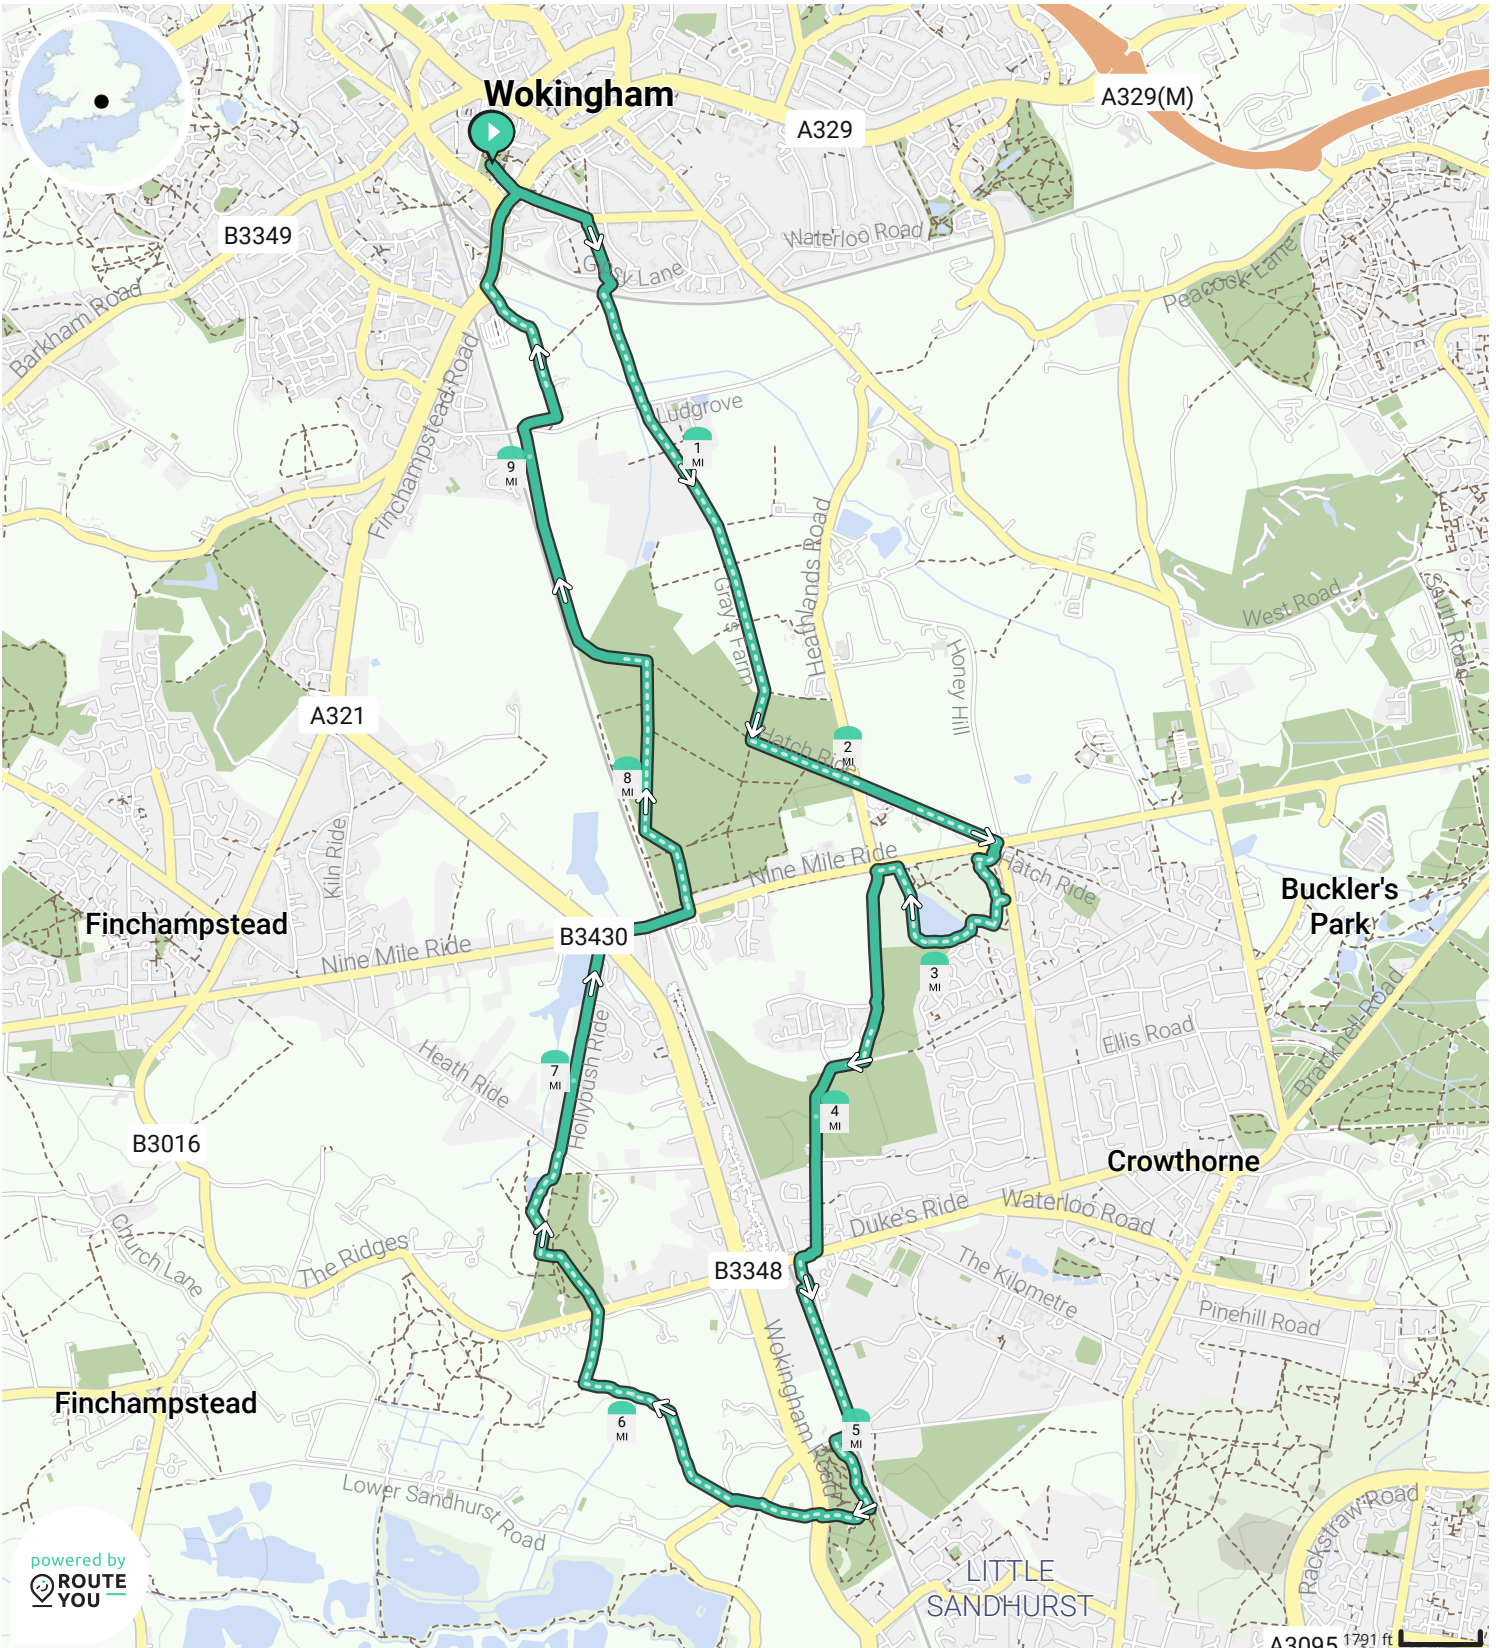

# Wokingham Walk - Spring 2024 - 10 Miles

By The Wokingham Walk

VIEW ON MOBILE

- ↔ Length: 10.2 mi
- ↗ Ascent: 354 ft
- 📶 difficulty level: 8/10

- 📍 Elms Road, Wokingham RG40 2AA
- 📍 Elms Road, Wokingham RG40 2AA

powered by ROUTE YOU