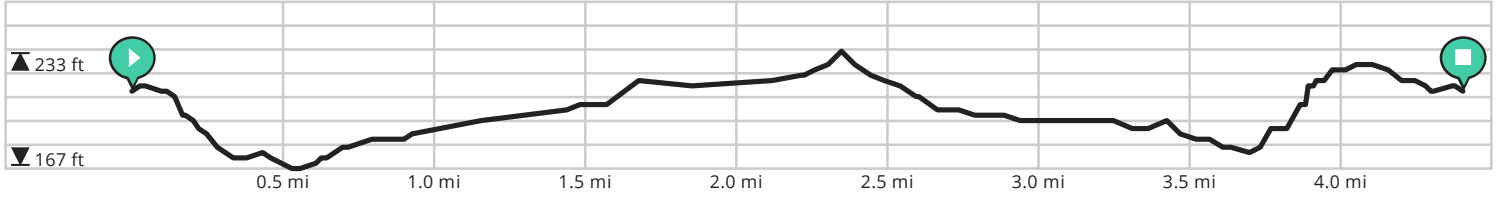

Wokingham Walk - Spring 2022 - 5 Miles

View on mobile

By The Wokingham Walk

- Length: 4.4 mi
- Ascent: 112.0 ft
- difficulty level: 5/10

- Wokingham, RG40 2EZ Wokingham, England, United Kingdom
- Elms Walk, RG40 2EZ Wokingham, England, United Kingdom