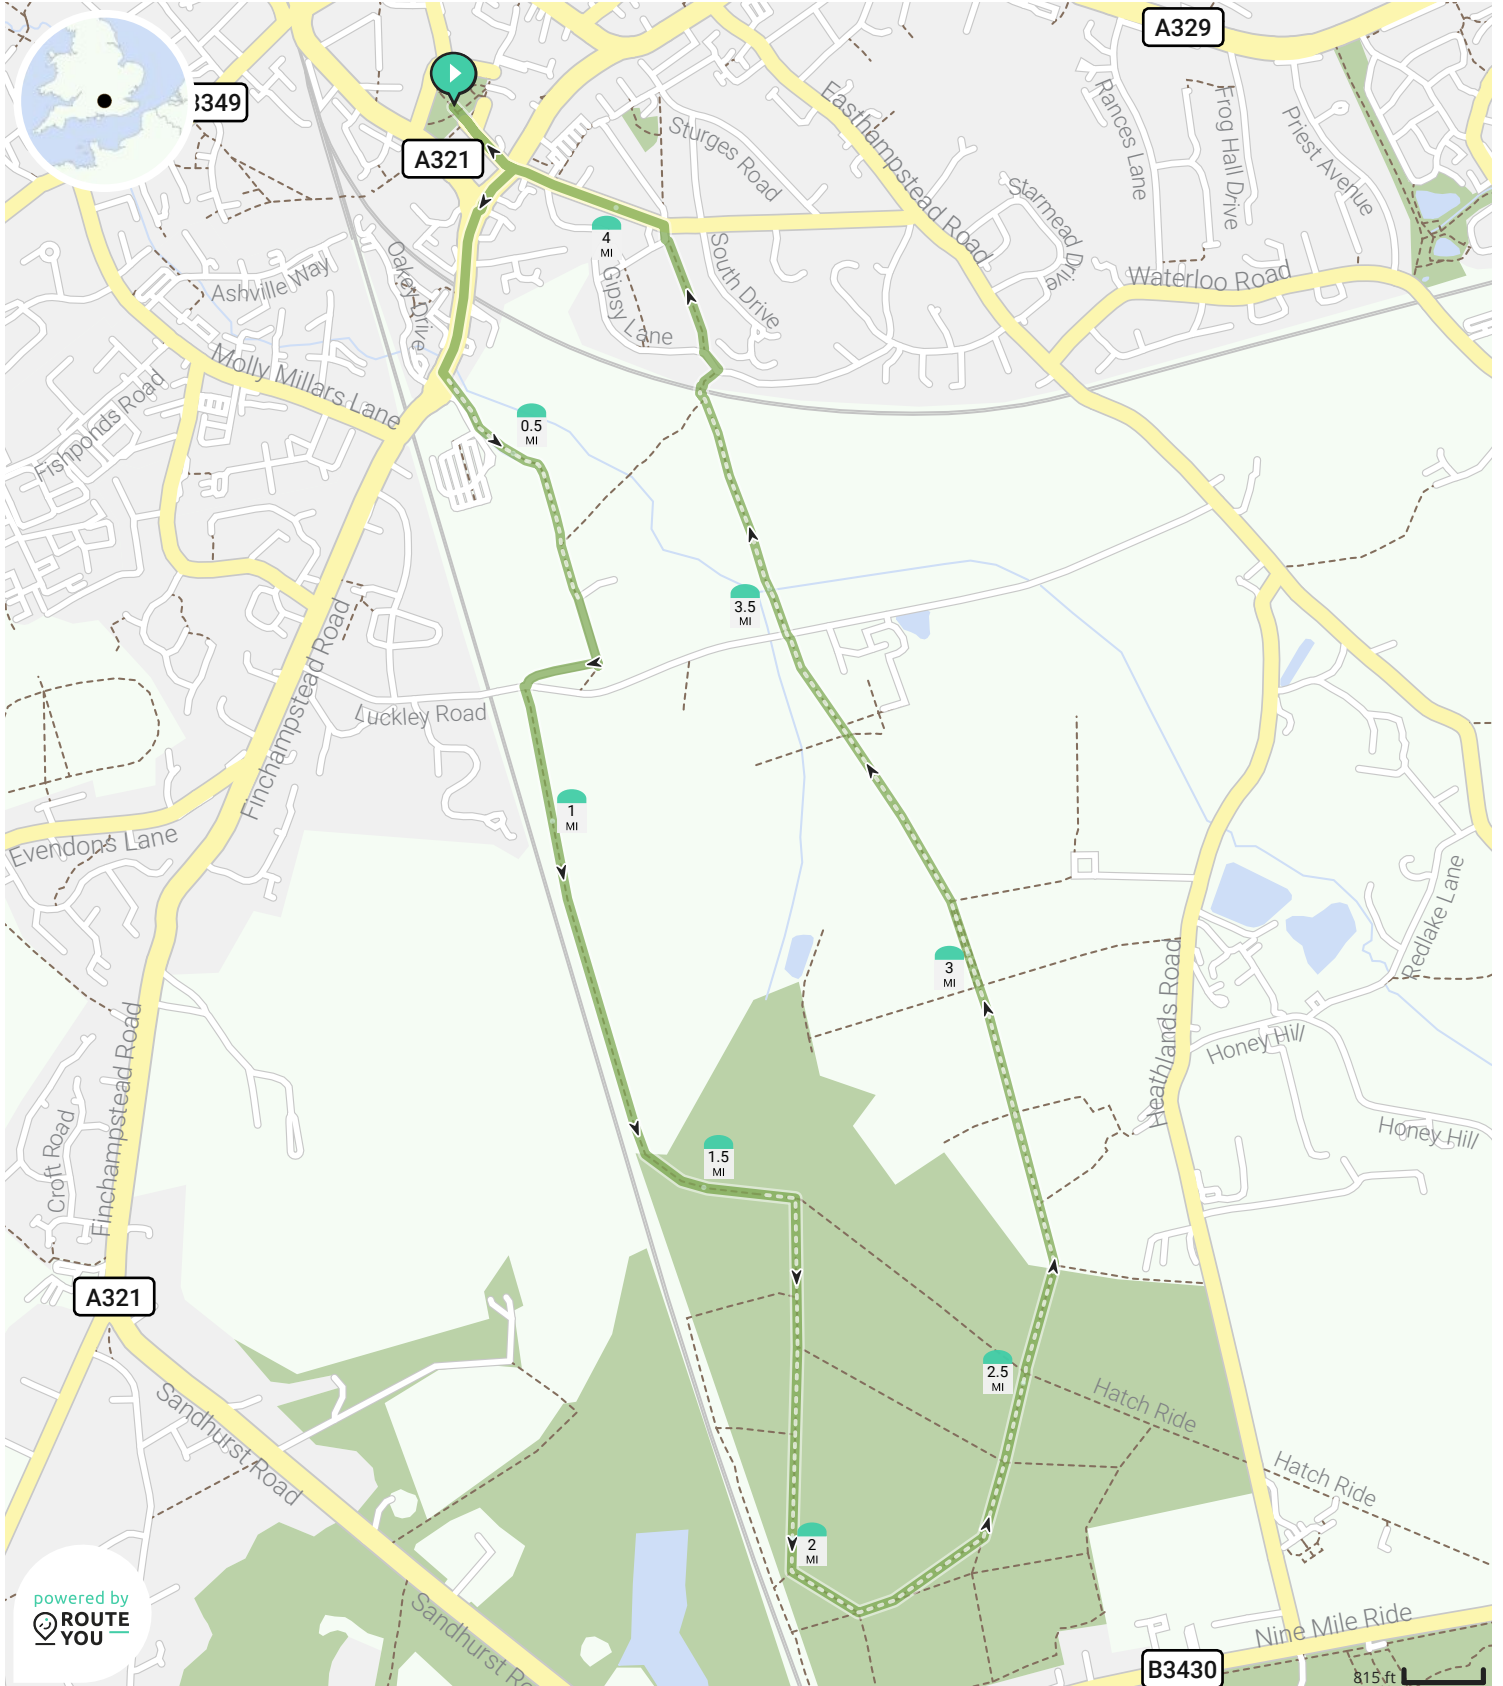

Wokingham Walk - Spring 2022 - 5 Miles

View on mobile

By The Wokingham Walk

- Length: 4.4 mi
- Ascent: 112.0 ft
- difficulty level: 5/10

- Wokingham, RG40 2EZ Wokingham, England, United Kingdom
- Elms Walk, RG40 2EZ Wokingham, England, United Kingdom

powered by ROUTE YOU