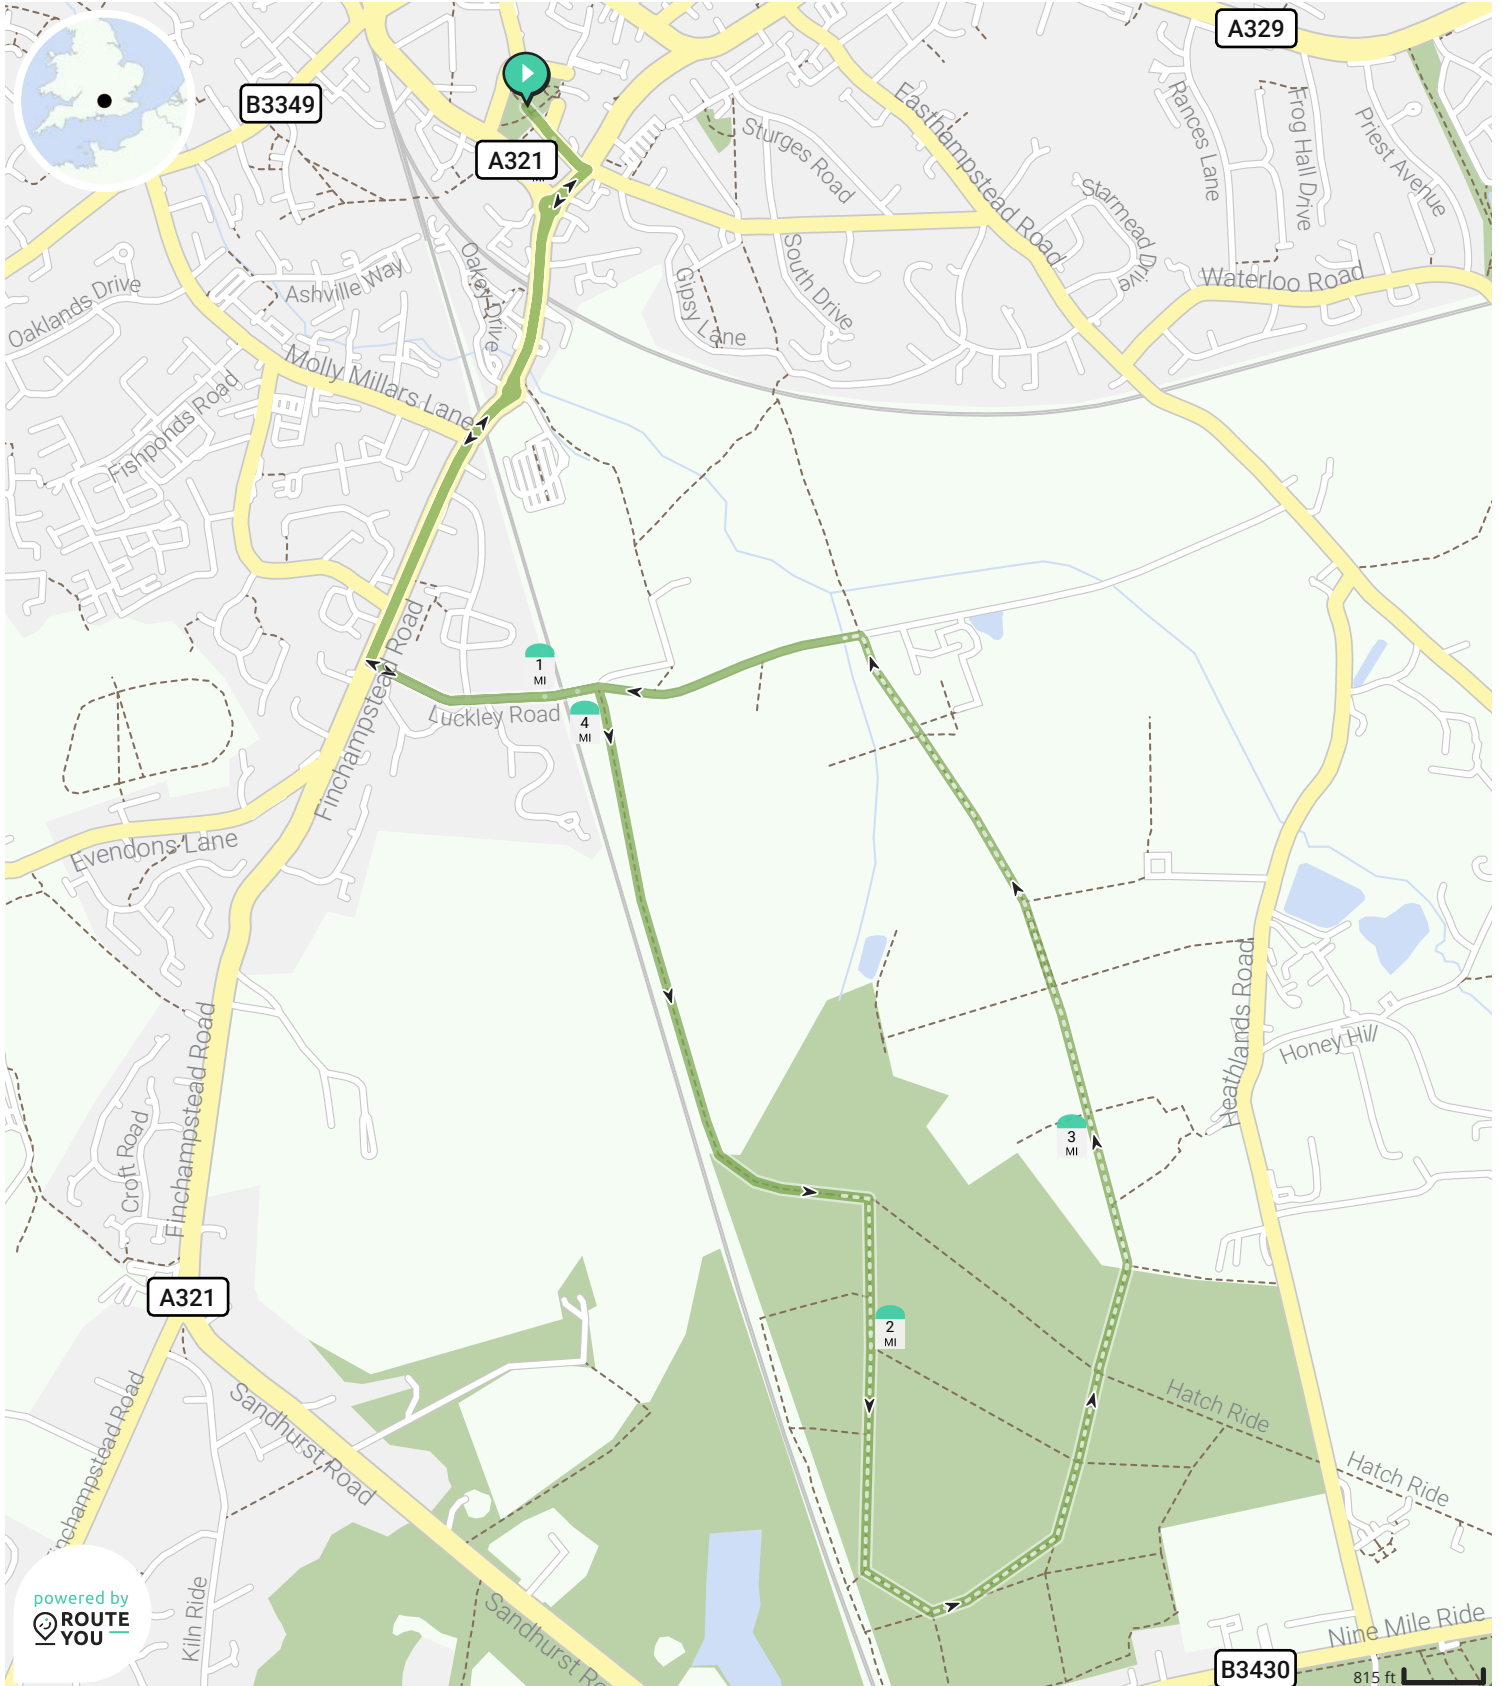

Wokingham Walk - Spring 2022 - 5 Miles Accessible

View on mobile

By The Wokingham Walk

- Length: 5.2 mi
- Ascent: 125.0 ft
- difficulty level: 5/10

- Wokingham, RG40 2EZ Wokingham, England, United Kingdom
- Wokingham, RG40 2EZ Wokingham, England, United Kingdom

powered by ROUTE YOU