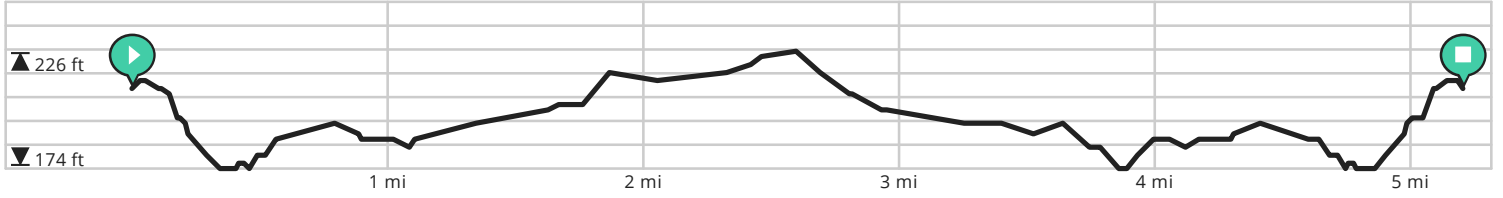

Wokingham Walk - Spring 2022 - 5 Miles Accessible

View on mobile

By The Wokingham Walk

- Length: 5.2 mi
- Ascent: 125.0 ft
- difficulty level: 5/10

- Wokingham, RG40 2EZ Wokingham, England, United Kingdom
- Wokingham, RG40 2EZ Wokingham, England, United Kingdom